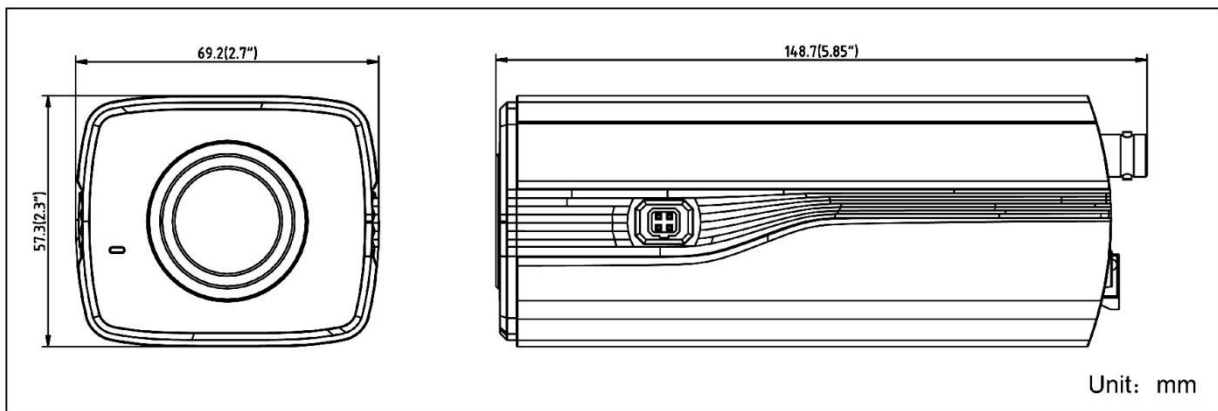

## Specifications

<b>Camera</b>	
Image Sensor	2MP CMOS Image Sensor
Signal System	PAL/NTSC
Effective Pixels	1944(H)*1092(V)
Min. illumination	Color : 0.01 Lux @(F1.2,AGC ON); B/W : 0.001 Lux @(F1.2,AGC ON)
Shutter Time	1/25(1/30)s to 1/50,000s
Lens Mount	C/CS mount
Auto-iris	DC drive
Day & Night	ICR
Synchronization	Internal synchronization
WDR	120dB
Video Frame Rate	1080p@25fps/1080p@30fps
HD Video Output	1 Analog HD output
CVBS Output	1Vp-p Composite Output(75Ω/BNC)
Alarm	-A: 1 Alarm input; 1 Alarm output
S/N Ratio	>62dB
<b>Menu</b>	
Scene	Indoor, Outdoor, Indoor1, LOW-LIGHT
Camera ID	On/off (15 characters, position programmable)
AGC	Support
D/N Mode	Color/BW/EXT
White Balance	ATW, AWC-SET, Manual
Privacy Mask	On/Off, maximum 8 zones
Motion Detection	On/Off, maximum 4 zones
BLC	Support
Anti-flicker	On/Off
Language	English, Japanese, CHN1, CHN2, Korean, German, French, Italian, Spanish, Polish, Russian, Portuguese, Dutch, Turkish, Hebrew and Arabic
Functions	HSBLC, Digital noise reduction, Digital zoom(62x), Slow shutter, Mirror, Defog, Defect pixel correction, SMART D-ZOOM
<b>General</b>	
Operating Conditions	-30 °C – 60 °C (-22 °F – 140 °F), Humidity 90% or less (non-condensing)
Power Supply	12 VDC ± 15%, -A: 24V ± 15% AC, 12V ± 15% DC
Power Consumption	Max. 4W, -A: Max. 6W
Communication	Up the coax, Protocol: HIKVISION-C(TVI output)
Dimensions	69.2×57.3×148.7mm(2.7" × 2.3" × 5.85")
Weight	520 g

## Dimensions