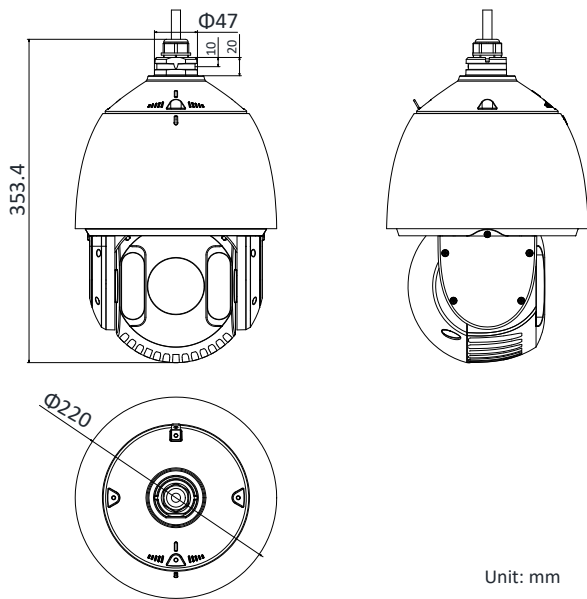

Order Model

DS-2DE7230IW-AE, Hi-PoE, 24 VAC, Outdoor

Dimensions