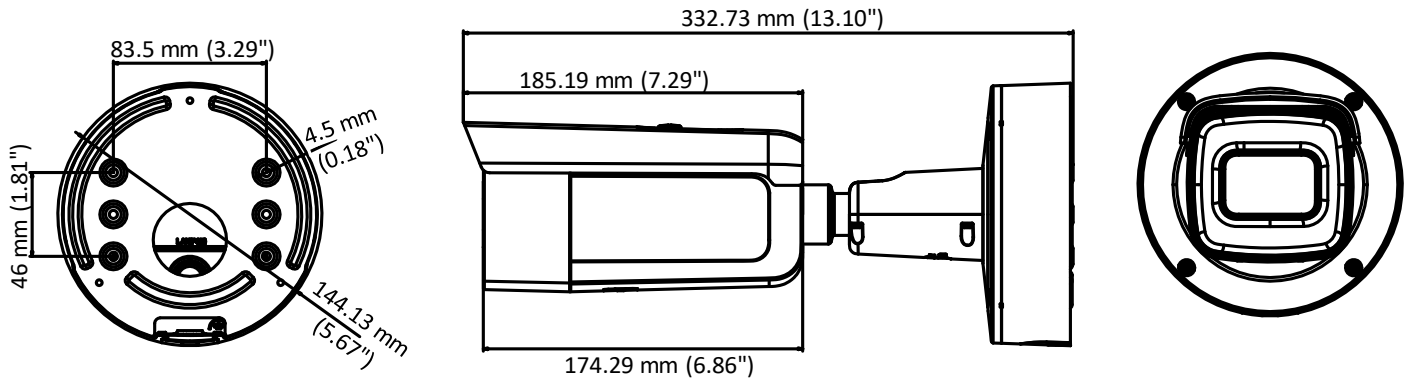

Dimensions