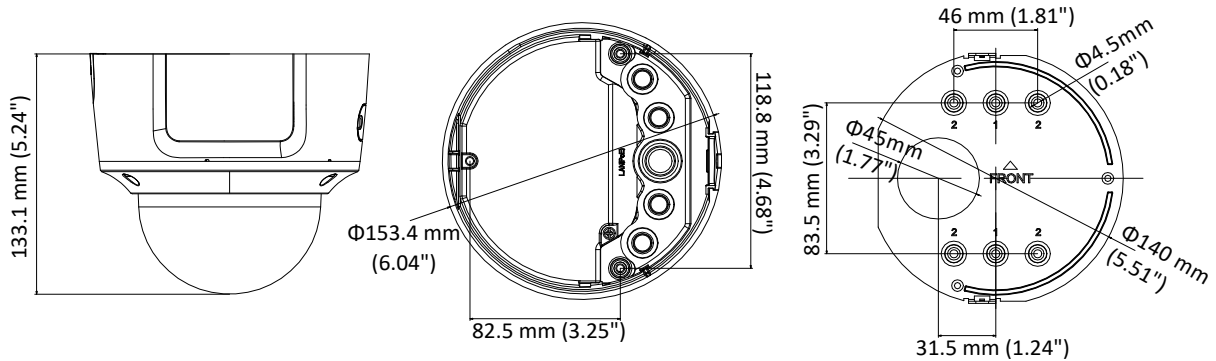

Dimensions

Accessories

DS-1475ZJ-SUS
Vertical Pole Mount

DS-1476ZJ-SUS
Corner Mount

Distributed by

HIKVISION®

Headquarters

No.555 Qianmo Road, Binjiang District,
Hangzhou 310051, China
T +86-571-8807-5998
overseasbusiness@hikvision.com

Hikvision USA
T +1-909-895-0400
sales.usa@hikvision.com

Hikvision Australia
T +61-2-8599-4233
salesau@hikvision.com

Hikvision India
T +91-22-28469900
sales@pramahikvision.com

Hikvision Canada
T +1-866-200-6690
sales.canada@hikvision.com

Hikvision Thailand
T +662-275-9949
sales.thailand@hikvision.com

Hikvision Europe
T +31-23-5542770
sales.eu@hikvision.com

Hikvision Italy
T +39-0438-6902
info.it@hikvision.com

Hikvision Brazil
T +55 11 3318-0050
Latam.support@hikvision.com

Hikvision Turkey
T +90 (216)521 7070- 7074
sales.tr@hikvision.com

Hikvision Malaysia
T +601-7652-2413
sales.my@hikvision.com

Hikvision UK & Ireland
T +01628-902140
sales.uk@hikvision.com

Hikvision South Africa
Tel: +27 (10) 0351172
sale.africa@hikvision.com

Hikvision France
T +33(0)1-85-330-450
info.fr@hikvision.com

Hikvision Kazakhstan
T +7-727-9730667
nikia.panfilov@hikvision.ru

Hikvision Vietnam
T +84-974270888
sales.vt@hikvision.com

Hikvision UAE
T +971-4-4432090
salesme@hikvision.com

Hikvision Singapore
T +65-6684-4718
sg@hikvision.com

Hikvision Spain
T +34-91-737-16-55
info.es@hikvision.com

Hikvision Tashkent
T +99-87-1238-9438
uzb@hikvision.ru

Hikvision Hong Kong
T +852-2151-1761
info.hk@hikvision.com

Hikvision Russia
T +7-495-669-67-99
saleru@hikvision.com

Hikvision Korea
T +82-(0)31-731-8817
sales.korea@hikvision.com

Hikvision Poland
T +48-22-460-01-50
info.pl@hikvision.com

Hikvision Indonesia
T +62-21-2933759
Sales.Indonesia@hikvision.com

Hikvision Colombia
sales.colombia@hikvision.com