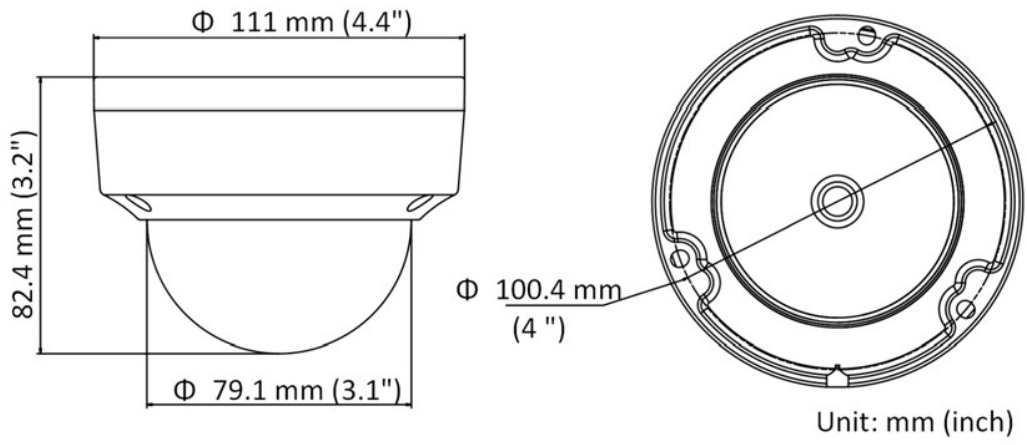

Dimension

Accessory