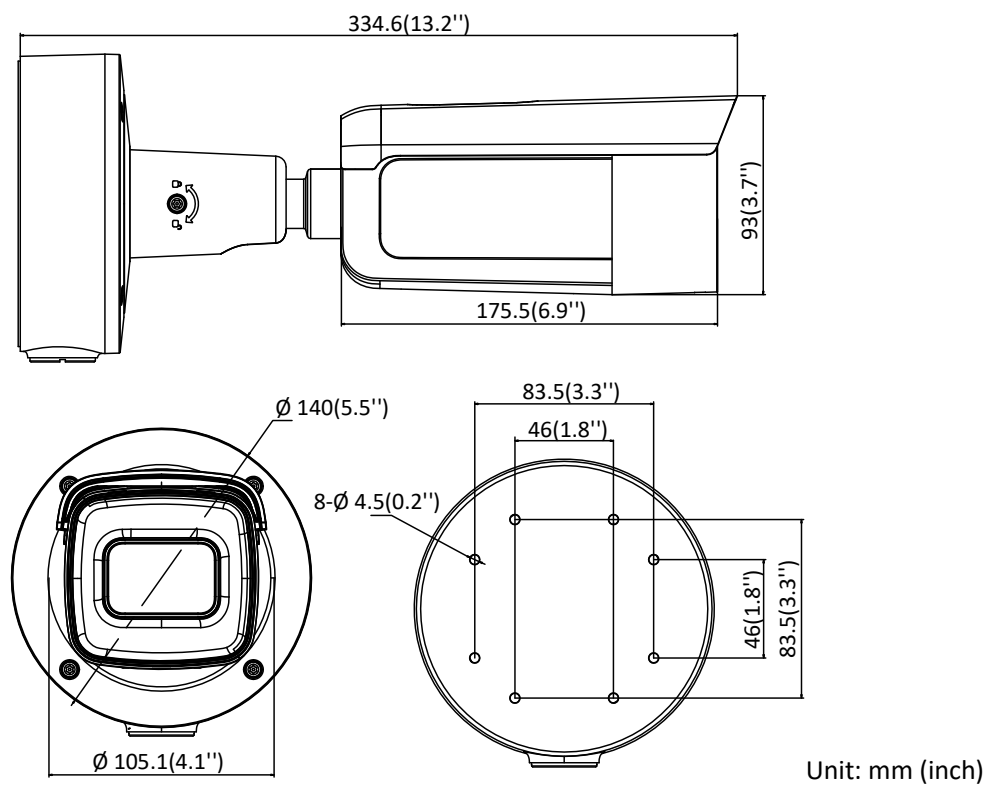

Protection Level	IP67, IK10
Accessory	The junction box is included in the package
Material	Front cover: metal, back cover: metal
Dimensions	Camera: $\Phi 140 \times 334.6$ mm ($\Phi 5.5'' \times 13.2''$)
Weight	Camera: 1300 g (2.9 lb.) With package: 2000 g (4.4 lb.)

Available Model:

DS-2CD3625G1-IZ (2.7 to 13.5 mm), DS-2CD3625G1-IZS (2.7 to 13.5 mm)

Dimensions

Accessories

DS-1275ZJ-S-SUS
Vertical Pole Mount