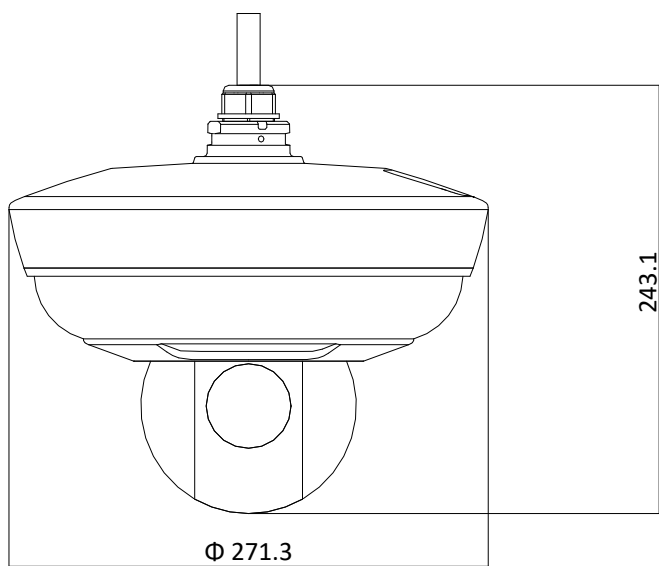

API	Open-ended, support ONVIF, ISAPI, and CGI, support HIKVISION SDK and Third-Party Management Platform
Simultaneous Live View	Up to 4 × 4 channels
User/Host	Up to 32 users 3 levels: Administrator, Operator and User
Security Measures	User authentication (ID and PW), Host authentication (MAC address); HTTPS encryption; IEEE 802.1x port-based network access control; IP address filtering
Client	iVMS-4200, iVMS-4500, iVMS-5200, Hik-Connect
Web Browser	IE8 to 11, Chrome 31.0 to 44, Firefox 30.0 to 51
Interface	
Network Interface	1 RJ45 10 M/100 M Ethernet
Audio Interface	1-ch audio input and 1-ch audio output
Alarm Interface	1-ch alarm input and 1-ch alarm output
General	
Power	12 VDC & PoE+ (802.3 at, class 4) Max.27 W (Max. 9 W for IR)
Working Temperature	-30°C to 65°C (-22°F to 149°F), with heater on
Working Humidity	≤ 90%
Protection Level	IP66, TVS 4000V Lightning Protection, Surge Protection and Voltage Transient Protection
Material	PC & Aluminum alloy
Dimensions	Φ 271.3 mm × 243.1 mm (Φ 10.68" × 9.57")
Weight	Approx. 3.2 kg (7.05 lb)

Available Model

DS-2PT5326IZ-DE (5-50 mm)(4 mm), 12 VDC & PoE+

Dimensions

Unit: mm