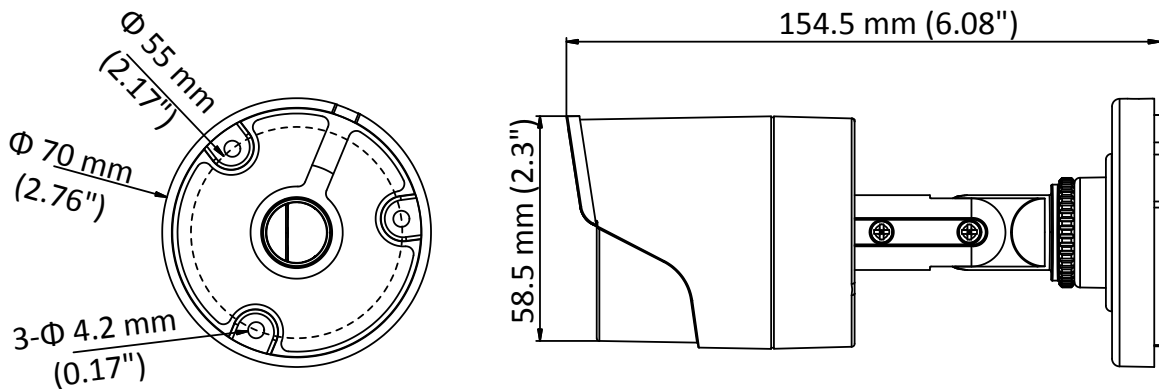

### Key Features

- 2 megapixel high performance CMOS
- Analog HD output, up to 1080p resolution
- Day/Night switch
- Smart IR
- Up to 20 m IR distance
- Switchable TVI/AHD/CVI/CVBS
- IP66

## Specifications

<b>Camera</b>	
Image Sensor	2MP CMOS image sensor
Signal System	PAL/NTSC
Effective Pixels	1920 (H) × 1080 (V)
Min. illumination	0.01 Lux@(F1.2,AGC ON), 0 Lux with IR
Shutter Time	1/25 (1/30) s to 1/50,000 s
Lens	2.8 mm, 3.6 mm, 6 mm optional
	Field of view: 103° (2.8 mm), 82.2° (3.6 mm), 54° (6 mm)
Lens Mount	M12
Day & Night	ICR
Angle Adjustment	Pan: 0° to 360°, Tilt: 0° to 180°, Rotation: 0° to 360°
Synchronization	Internal synchronization
Video Frame Rate	1080p@25fps/1080p@30fps
HD Video Output	1 analog HD output
S/N Ratio	>62 dB
<b>General</b>	
Operating Conditions	-40 °C to 60 °C (-40 °F to 140 °F), Humidity 90% or less (non-condensation)
Power Supply	12 V DC ± 15%
Power Consumption	Max. 4 W
Protection Level	IP66
IR Range	Up to 20 m
Dimensions	Φ 70 mm × 154.5 mm (Φ 2.76" × 6.08")
Weight	400 g (0.88 lb.)

## Dimensions