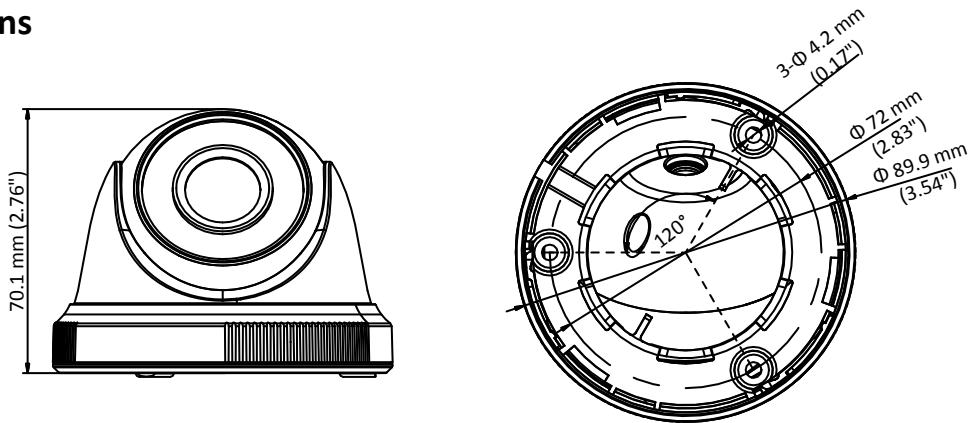

## Specifications

<b>Camera</b>	
Image Sensor	2MP CMOS image sensor
Signal System	PAL/NTSC
Frame Rate	PAL: 1080p@25fps NTSC: 1080p@30fps
Resolution	1920 (H) × 1080 (V)
Min. illumination	0.01 Lux @ (F1.2,AGC ON),0 Lux with IR
Shutter Time	1/25 (1/30) s to 1/50,000 s
Lens	3.6 mm, 2.8 mm, 6 mm fixed lens
Horizontal Field of View	103° (2.8 mm), 82.2° (3.6 mm), 54° (6 mm)
Lens Mount	M12
Day & Night	IR cut filter
Angle Adjustment	Pan: 0° to 360°, Tilt: 0° to 75°, Rotation: 0° to 360°
Synchronization	Internal synchronization
<b>Menu</b>	
AGC	Low/middle/high
Day/Night Mode	Smart/color/BW(Black and White)
Backlight Compensation	Yes
DWDR	Yes
Language	English, Chinese
Functions	Brightness, Sharpness, DNR, Mirror
<b>Interface</b>	
Video Output	1 HD analog output
Switch Button	TVI/AHD/CVI/CVBS
<b>General</b>	
Operating Conditions	-40 °C to 60 °C (-40 °F to 140 °F), Humidity: 90% or less (non-condensation)
Power Supply	12 VDC±15%
Power Consumption	Max. 4 W
Material	Plastic
IR Range	Up to 20 m
Dimension	Φ 89.9 mm × 70.1 mm (3.54" × 2.76")
Weight	Approx. 250 g (0.55 lb.)

## Dimensions