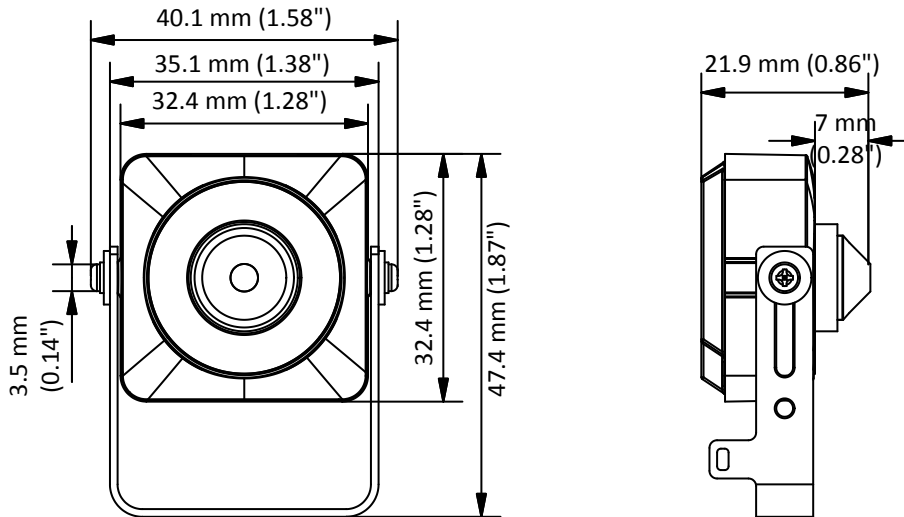

DS-2CS54D7T-PH

1080p WDR Covert Camera

Key Features

- 2.0 megapixel progressive scan CMOS
- HD analog output, up to 1080p resolution
- OSD menu, DNR, AGC
- 120 dB true WDR
- Applicable for ATM machine

Specifications

Camera	
Image Sensor	2.0 megapixel progressive scan CMOS
Min. illumination	0.01 Lux@(F1.2, AGC ON)
Signal System	PAL/NTSC
Shutter Time	PAL: 1/25 s to 1/50, 000 s
	NTSC: 1/30 s to 1/50, 000 s
Effective Resolution	1920 (H) × 1080 (V)
Lens	3.7 mm @ F2.5 (2.8 mm Optional)
Field of View	69.5° (3.7 mm), 78.4° (2.8 mm)
Lens Mount	M12
Day & Night	Electronic
Frame Rate	1080p@25fps, 1080p@30 fps
Synchronization	Internal Synchronization
WDR	> 120 dB
Video Output	1 HD analog output
Menu	
AGC	High/Middle/Low/ Off
Day/Night Mode	AUTO/COLOR/WB (White and Black)
White Balance	ATW/MWB
Backlight Compensation	Support
WDR	Support
Function	Contrast, Sharpness, Color gain, Mirror, Digital noise reduction
General	
Operating Conditions	-40° C to 60° C (-40° F to 140° F) Humidity: 90% or less (no condensation)
Power Supply	12 V DC ± 10%
Power Consumption	Max. 1.5 W
Dimensions	32.4 mm × 32.4 mm × 22.0 mm (1.28" × 1.28" × 0.87")
Weight	Approx. 200 g (0.44 lb.)

Order Model

DS-2CS54D7T-PH

Dimensions

Distributed by

Headquarters

No.555 Qianmo Road, Binjiang District,
Hangzhou 310051, China
T +86-571-8807-5998
overseasbusiness@hikvision.com

Hikvision USA
T +1-909-895-0400
sales.usa@hikvision.com