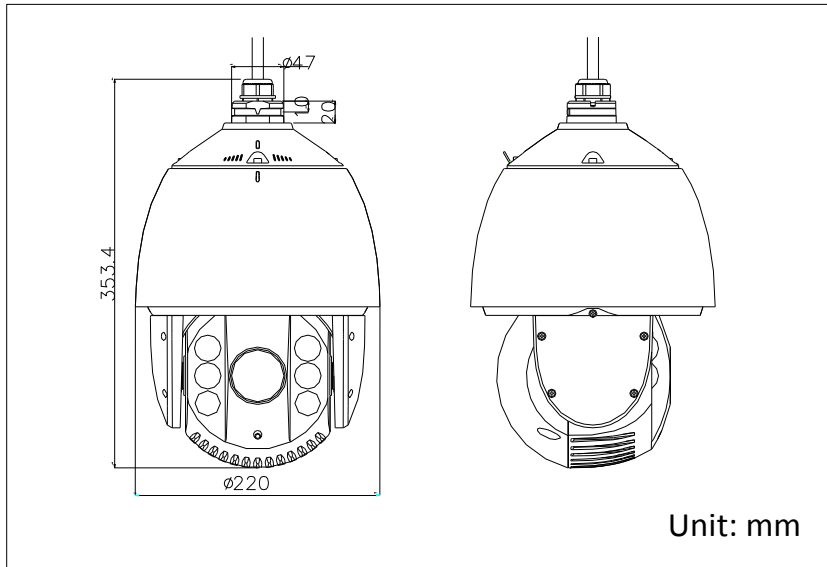

Order Model

DS-2AE7230TI-A, 24VAC, outdoor

Dimensions

Accessories