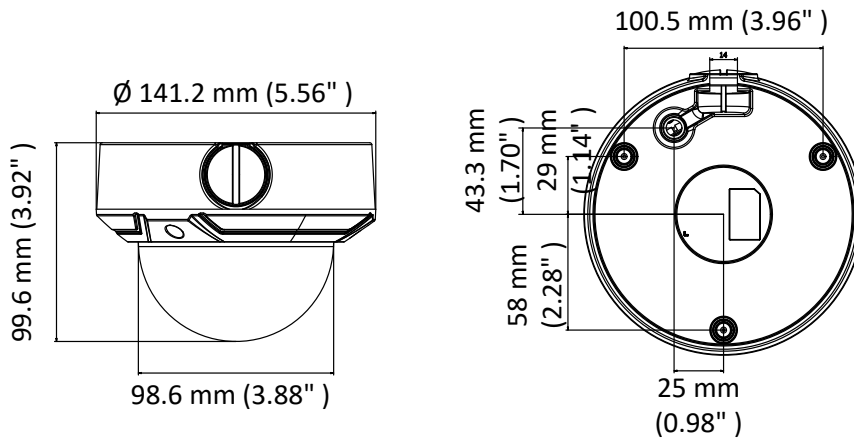

	SNMP, IGMP, 802.1X, QoS, IPv6, UDP, Bonjour
General Function	One-key reset, anti-flicker, heartbeat, mirror, password protection, privacy mask, watermark, IP address filter
Firmware Version	5.5.3
API	ONVIF (PROFILE S, PROFILE G), ISAPI
Simultaneous Live View	Up to 6 channels
User/Host	Up to 32 users 3 levels: Administrator, Operator and User
Client	HiLookVision PC Client, HiLookVision App
Web Browser	IE8+, Chrome 41.0-44, Firefox 30.0-51, Safari 8.0-11
Interface	
Communication Interface	1 RJ45 10M/100M self-adaptive Ethernet port
Video Output (Without -Z)	1Vp-p composite output (75 Ω/BNC)
Reset Button	Yes
General	
Operating Conditions	-30 °C to 50 °C (-22 °F to 122 °F), humidity: 95% or less (non-condensing)
Power Supply	12 VDC ± 25%, 5.5 mm coaxial power plug PoE (802.3af, class 3)
Power Consumption and Current	-Z: 12 VDC, 0.8 A, Max: 10 W; PoE: (802.3af, 36 V to 57 V), 0.35 A to 0.2 A, Max: 12 W -V: 12 VDC, 0.5 A, Max: 6 W; PoE: (802.3af, 36 V to 57 V), 0.22 A to 0.14 A, Max: 8 W
Protection Level	IP67, IK10 TVS 2000V lightning protection, surge protection and voltage transient protection
Material	Metal & Plastic
Dimensions	Camera: Ø 141 mm × 99.6 mm (Ø 5.6" × 3.9") With package: 140 mm × 140 mm × 154 mm (5.5" × 5.5" × 6.1")
Weight	Camera: approx. 820 g (1.8 lb.) With package: approx. 1200 g (2.6 lb.)

Available Models

IPC-D640H-V (2.8 mm to 12 mm), IPC-D640H-Z (2.8 mm to 12 mm)

Dimension

Accessory

HIA-B402-135
Wall Mount

HIA-B402-135B
Wall Mount

HIA-J104-DM21
Junction Box

HIA-B201
Corner Mount